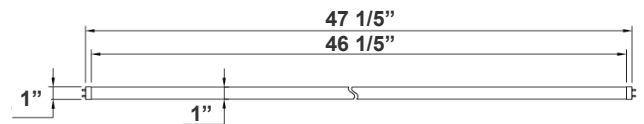

T8 SERIES

COMMERCIAL INDOOR LIGHTING

WESTGATE
THE FUTURE IS HERE...AND IT'S QUITE BRIGHT!

- T8-EZ6-GS-4FT-18W-30K-C
- T8-EZ6-GS-4FT-18W-35K-C
- T8-EZ6-GS-4FT-18W-40K-C
- T8-EZ6-GS-4FT-18W-50K-C

Customer Name: _____

Project Name: _____

Note: _____

Type: _____

Crystal Glass T8 Tube switches from fluorescent tubes to LED, giving more cost efficiency by providing the same amount of lumen output with less energy consumption. Type B single end and Type A+B are designed for different retrofit projects. 350° beam angle glass The LED tube offers a soft and bright light distribution. Stable quality out of mass automated production.

47 1/5"(L) X 1" (D)

Features

- Type A + B (Dual UL)
- Type A: With Existing Ballast - UL No. E366061
- Type B: Ballast Override (AC Direct), Connect One End or Both Ends (Dual Function) - UL No. E342884
- 5-Year Warranty
- Glass Lens

Technical Specifications

Electrical:

- Voltage: 120-277V; 50/60Hz AC
- Power Factor: >0.90
- THD: <20%
- Wattage: 18W
- Efficacy: 120 LPW

Lighting:

- Dimming: Non Dimmable
- Total Lumens: 2160LM
- Color Temperatures: 3000K/3500K/4000K/5000K
- Color Rendering Index: CRI ≥ 80
- Beam Angle: 120°
- Rated life: 50,000 hrs

Mechanical:

- Base Type: G13
- Glass tube: Better Transparency and Thermal Conductivity than Plastic
- Clear Glass
- Ambient Operating Temperature: -13°F to 113°F
- IP Rating: IP20 (Indoor)

Applications:

- Direct Fit 4 T8 LED tubes do not burn out easily and provide bright and even lighting to schools, office spaces, retail stores and storage rooms.

Other Models:

- 18W | 2160LM | T8-EZ6-GS-4FT-18W-30K-F
- 18W | 2160LM | T8-EZ6-GS-4FT-18W-35K-F
- 18W | 2160LM | T8-EZ6-GS-4FT-18W-40K-F
- 18W | 2160LM | T8-EZ6-GS-4FT-18W-50K-F

Phone: (877) 805-2252 | Fax: (877) 805-2252
www.westgatemfg.com | www.westgatecontrols.co

WG-Z9-Z3-ZZ