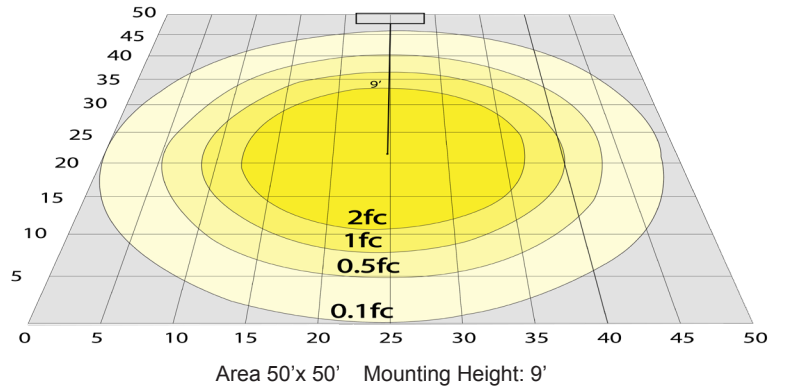

Technical Specifications

Electrical:

- Voltage: 120-277V; 50/60Hz AC
- Power Factor: >0.90
- THD: <20%
- Wattage: 18W
- Efficacy: 120 LPW

Lighting:

- Dimming: Non Dimmable
- Total Lumens: 2160LM
- Color Temperatures: 3000K/3500K/4000K/5000K
- Color Rendering Index: CRI ≥ 80
- Beam Angle: 120°
- Rated life: 50,000 hrs

Phone: (877) 805-2252 | Fax: (877) 805-2252
www.westgatemfg.com | www.westgatecontrols.co

WG-Z9-Z3-ZZ

Photometrics: T8-EZ6-GS-4FT-18W

BUG Rating: B2-U2-G1

Other Views:

Close-up View

Front View

Socket View