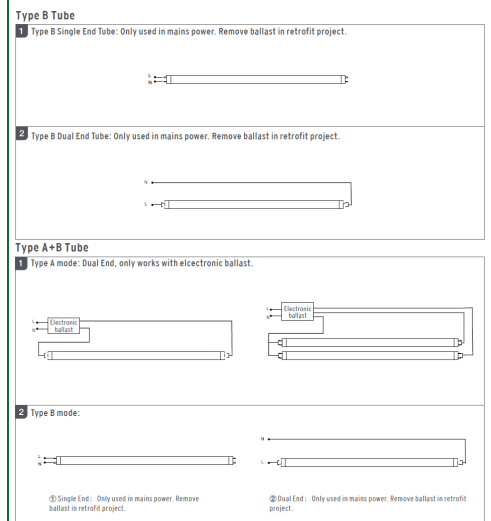

WIRING DIAGRAM:

Other Models: T8-EZ6-GS-4FT-18W-F (Frosted Model)

Close-up View

Front View

Socket View