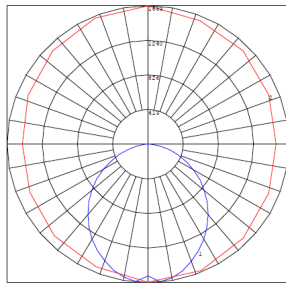

Phone: (877) 805-2252 | Fax: (877) 805-2252
www.westgatemfg.com | www.westgatecontrols.co

WG-Z9-Z3-ZZ

Photometrics: T8-EZ6-GS-4FT-18W

BUG Rating: B2-U2-G1

Other Views:

Close-up View

Front View

Socket View